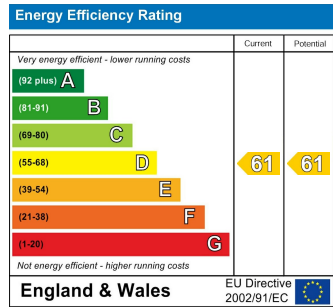

Energy Efficiency Rating - Current Band B/81. Potential Band B/84.

Council Tax Band "A"

Deposit - £836

IMPORTANT WARNING: Harwoods for themselves and for the sellers of this property whose Agents they are, give notice that (i) The particulars are produced in good faith, are set out as a general outline and description only for the guidance of intended purchasers, and do not constitute, nor constitute part of an offer or contract. (ii) No person in the employment of Harwoods has any authority to make or give any representation or warranty in relation to this property. (iii) All descriptions, dimensions, measurements, references to condition and necessary permissions for use and occupation and other details are given without any responsibility and as a guide only, and are not precise. Any intended buyers should not rely on them as statements or representation of fact but must satisfy themselves through their own endeavours and enquiries as to the correctness of each of them.